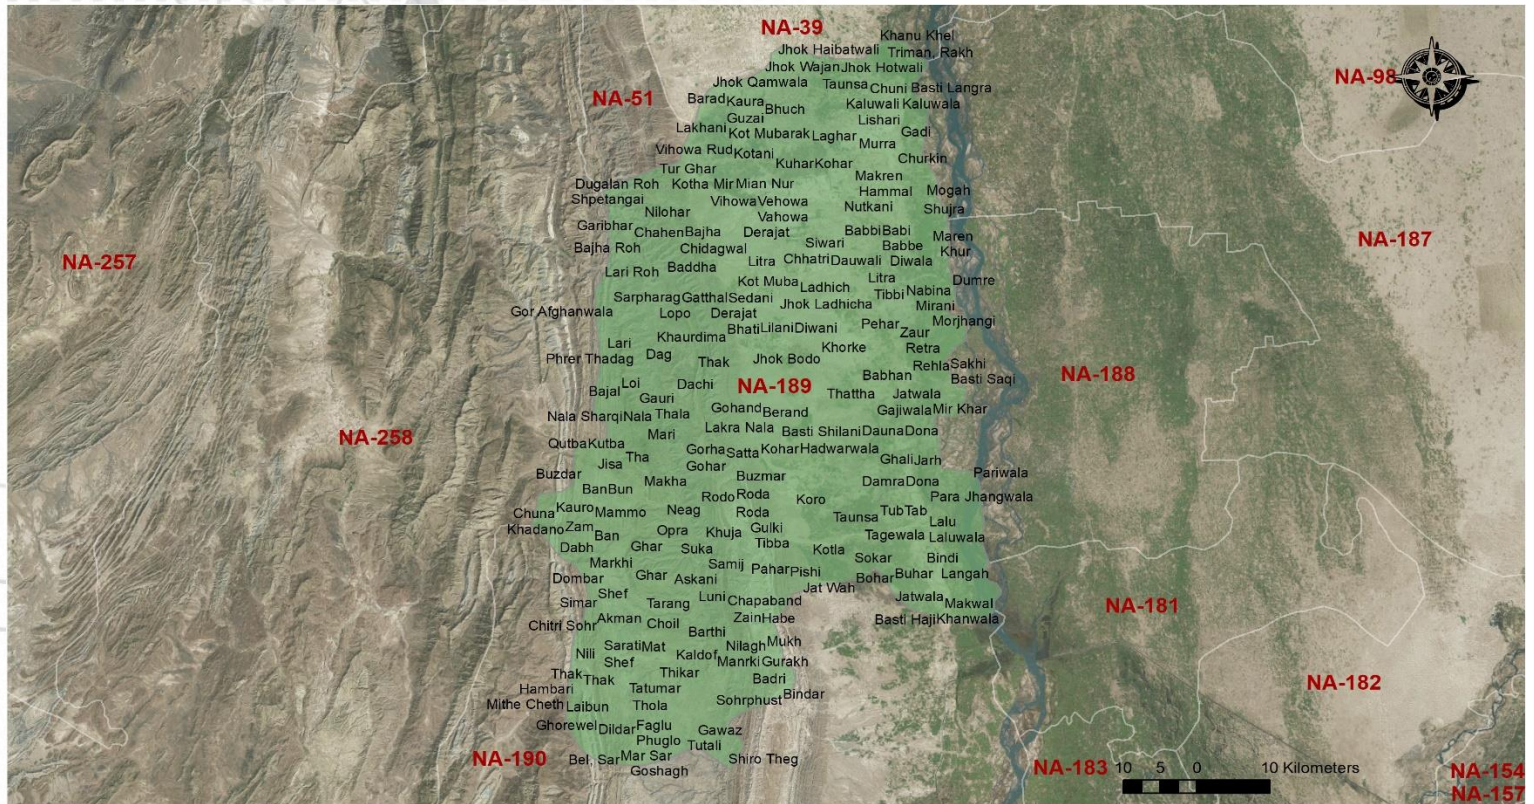

CONSTITUENCY PROFILE

NA-189 DERA GHAZI KHAN-I PUNJAB

CONSTITUENCY POPULATION

723,159

VOTER STATISTICS

Male **186,024**

Female **144,935**

Total **330,959**

46% of the total population are registered as voters

POLLING STATIONS

18 Male **17** Female **237** Combined **272** Total

Number of polling stations where registered voters exceed 1,200 **132**

POLLING BOOTHS

382 Male **330** Female **712** Total

AVERAGE VOTER AT POLLING STATION **1,217** AVERAGE VOTER AT POLLING BOOTH **465**

LIST OF CONTESTING CANDIDATES

#	Name	Name of Political Party
1	Ameer Muhammad Zulqernain	Independent
2	Jamshaid Ahmed	Pakistan Awami Raj
3	Hafeez ur Rehman Baloch	All Pakistan Muslim League
4	Khawaja Sheraz Mehmood	Pakistan Tehreek-e-Insaf
5	Khawaja Atta Ullah Khan	Pakistan Peoples Party Parliamentarians
6	Khawaja Mudassar Mehmood	Muttahidda Majlis-e-Amal Pakistan
7	Rashida Naseem	Aam Admi Tehreek Pakistan
8	Sardar Confcius Imam Qaisrani	Independent
9	Shamoon Ambreen	Pakistan Muslim League (Nawaz)
10	Sooba Khan	Independent
11	Zafar Iqbal	Independent
12	Abdul Rauf	National Party
13	Muhammad Iqbal	Independent
14	Muhammad Arif Aslam	Independent
15	Mushtaq Ahmed Mundrani	Tehreek-e-Labaik Pakistan